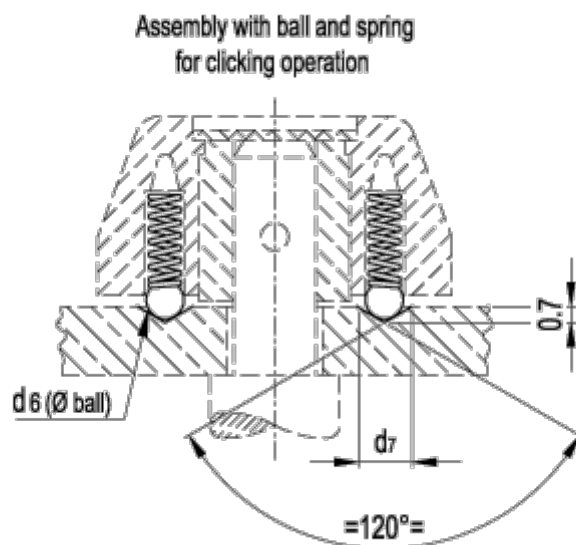

# Data Sheet

Article number: 2306035401  
Description: E+G Click spring/ball  
MS.D10

## Measures

d6 = 10  
d7 = 8.5  
Type = MS.D10